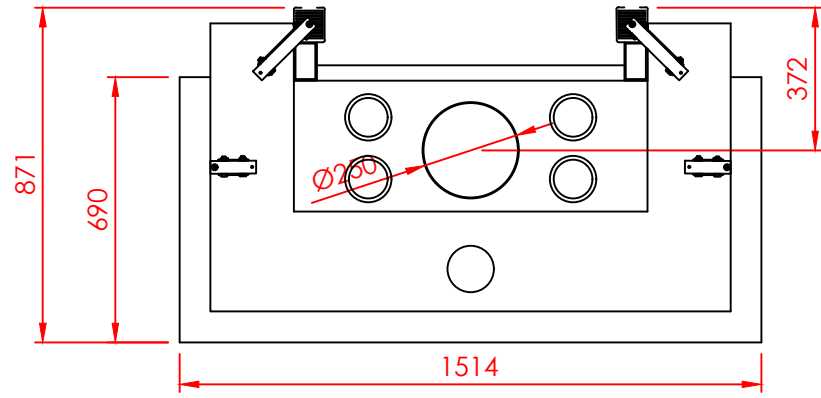

Top

Series:	Pi
Model:	Architectural
Type:	119x42
Specials:	AERO, SparkNet

All dimensions in mm
General dimension tolerances up to 7mm
All illustrations and drawings are protected by copyright.
Exploitation or publication, even of individual details,
only with our permission.
Technical changes and errors reserved.

REGAL FIRE

Nea Redestos, Thermi, 57001
Thessaloniki GREECE
t: +30 2310 461386 f: +30 2310 461493
e: info@regal.com.gr
www.tzakiaregal.gr | www.regal.com.gr