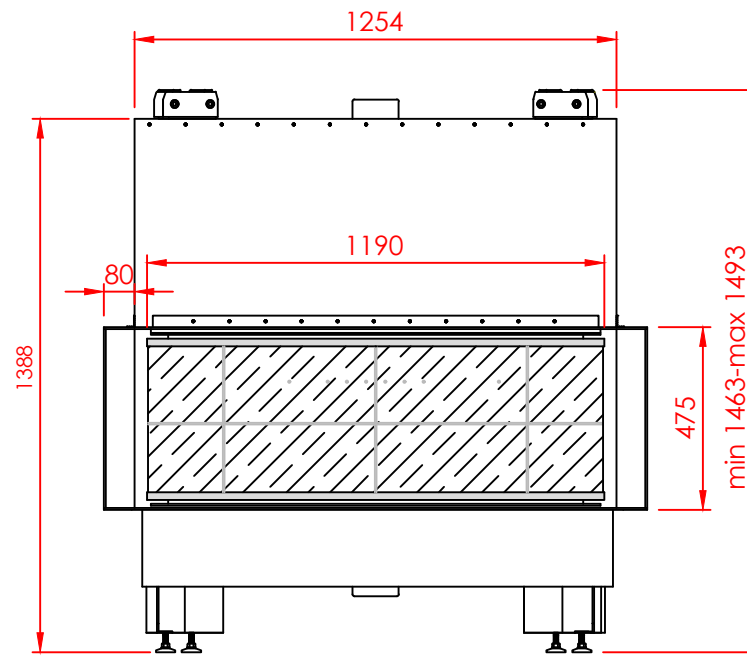

Top

Side

Front

Series:	Pi
Model:	Architectural
Type:	119x42
Specials:	STD

All dimensions in mm
 General dimension tolerances up to 7mm
 All illustrations and drawings are protected by copyright.
 Exploitation or publication, even of individual details,
 only with our permission.
 Technical changes and errors reserved.

All dimensions in mm
 General dimension tolerances up to 7mm
 All illustrations and drawings are protected by copyright.
 Exploitation or publication, even of individual details,
 only with our permission.
 Technical changes and errors reserved.