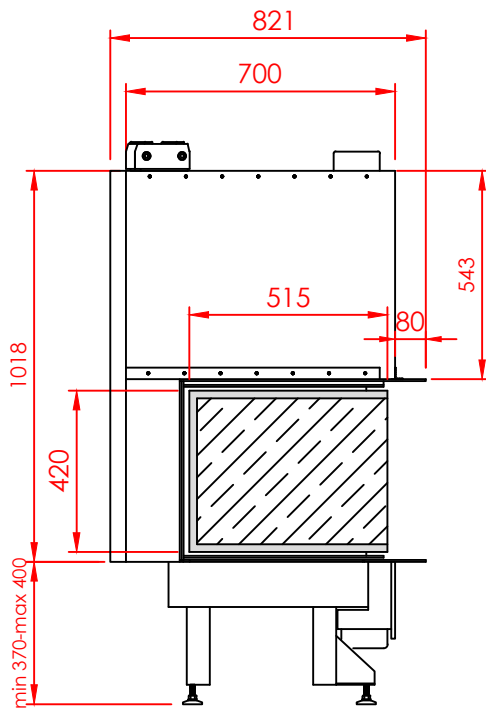

Top

Side

Front

Series:	Pi
Model:	Architectural
Type:	119x42
Specials:	STD

All dimensions in mm
 General dimension tolerances up to 7mm
 All illustrations and drawings are protected by copyright.
 Exploitation or publication, even of individual details,
 only with our permission.
 Technical changes and errors reserved.

All dimensions in mm
 General dimension tolerances up to 7mm
 All illustrations and drawings are protected by copyright.
 Exploitation or publication, even of individual details,
 only with our permission.
 Technical changes and errors reserved.