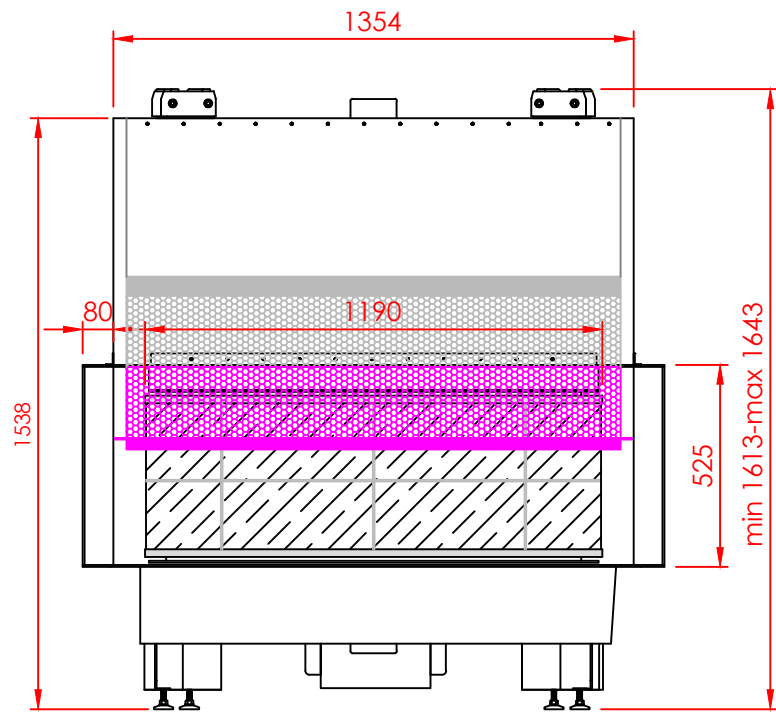

Front

Series:	Pi
Model:	Architectural
Type:	119x42
Specials:	AERO, SparkNet

All dimensions in mm
General dimension tolerances up to 7mm
All illustrations and drawings are protected by copyright.
Exploitation or publication, even of individual details,
only with our permission.
Technical changes and errors reserved.

REGAL FIRE

Nea Redestos, Thermi, 57001
Thessaloniki GREECE
t: +30 2310 461386 f: +30 2310 461493
e: info@regal.com.gr
www.tzakiaregal.gr | www.regal.com.gr