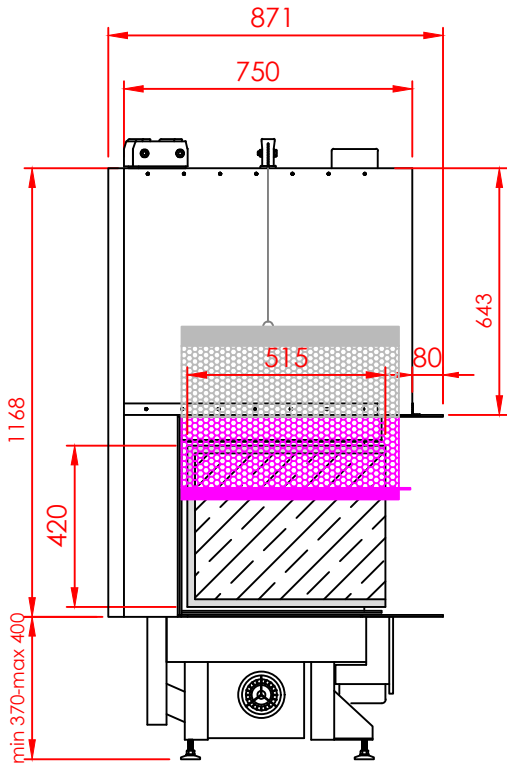

Side

Series:	Pi
Model:	Architectural
Type:	119x42
Specials:	AERO, SparkNet

All dimensions in mm
General dimension tolerances up to 7mm
All illustrations and drawings are protected by copyright.
Exploitation or publication, even of individual details,
only with our permission.
Technical changes and errors reserved.

REGAL FIRE

Nea Redestos, Thermi, 57001
Thessaloniki GREECE
t: +30 2310 461386 f: +30 2310 461493
e: info@regal.com.gr
www.tzakiaregal.gr | www.regal.com.gr